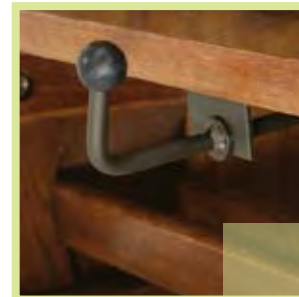

Internal precision bearings have been vigorously tested for 7,000,000 cycles with 350 lbs.

Custom designed bearing holder is designed to eliminate any pinch points.

Unique horizontal foot stabilizer prevents our Glider from tipping sideways.

All wood plugs have been removed to prevent any chocking hazards.

Optional side Locking mechanism locks glider so exiting is easier.

A second lock in the back of the chair over-rides the side lock for complete safety and control.